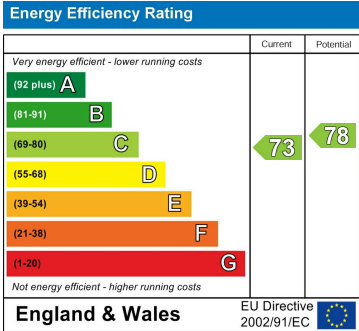

Energy Efficiency Graph

These particulars, whilst believed to be accurate are set out as a general outline only for guidance and do not constitute any part of an offer or contract. Intending purchasers should not rely on them as statements of representation of fact, but must satisfy themselves by inspection or otherwise as to their accuracy. No person in this firm's employment has the authority to make or give any representation or warranty in respect of the property.